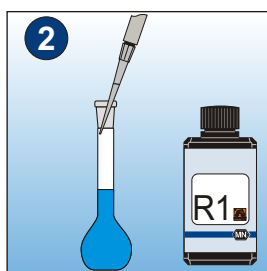

# Silica HE / Silice HE / Ácido sílicico HE

Cat. No.	Cuvette	Measurement range	Method	Wavelength
918 48	50 mm	0.002 - 0.100 mg/l Si 0.005 - 0.200 mg/l SiO <sub>2</sub>	(1) 483 (1) 484	800 nm

**1**  
20 ml sample  
échantillon  
muestra